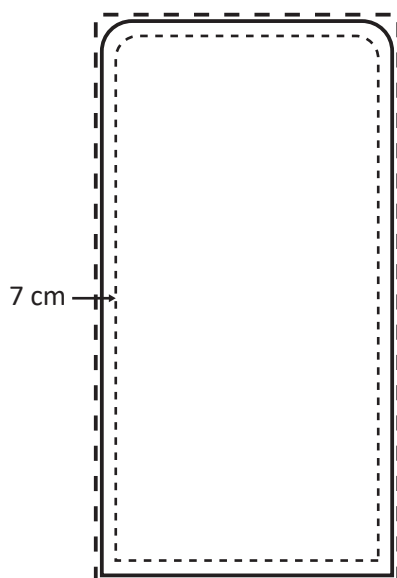

### Dimensioning

- We always communicate in the sequence width first, then height (w x h).
- Files delivered in the correct ratio (w x h) will automatically be scaled to the requested format.
- Deviations in the ratio (w x h) up to 1.5% are automatically adjusted to the ordered size. If the deviation exceeds 1.5%, we will contact you.
- Image dimensions can deviate slightly due to stretch, shrinkage or the elastic properties of the material.

### File set-up

The **outer line** is the outline of the document size.

Confection is done on the **middle line**. This is the final net size.

Important text and images should be placed within the **dotted line** because of the confection. The dotted and outer line are **7 cm** apart.

### Graphic

Actual size of graphic:

800 \* 1950 mm (W/H)

Scale 1:10

### **Graphic**

Actual size of graphic:

1000 \* 1950 mm (W/H)

Scale 1:10