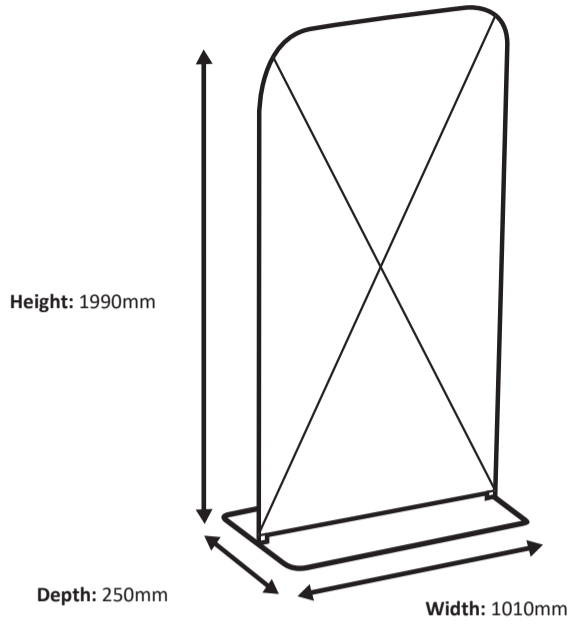

### File set-up

The **outer line** is the outline of the document size.

Confection is done on the **middle line**. This is the final net size.

Important text and images should be placed within the **dotted line** because of the confection. The dotted and outer line are **7 cm** apart.

### Graphic

Actual size of graphic:

800 \* 1950 mm (W/H)

Scale 1:10

# Zipper Banner 100 x 200 cm

### **Graphic**

Actual size of graphic:

1000 \* 1950 mm (W/H)

Scale 1:10