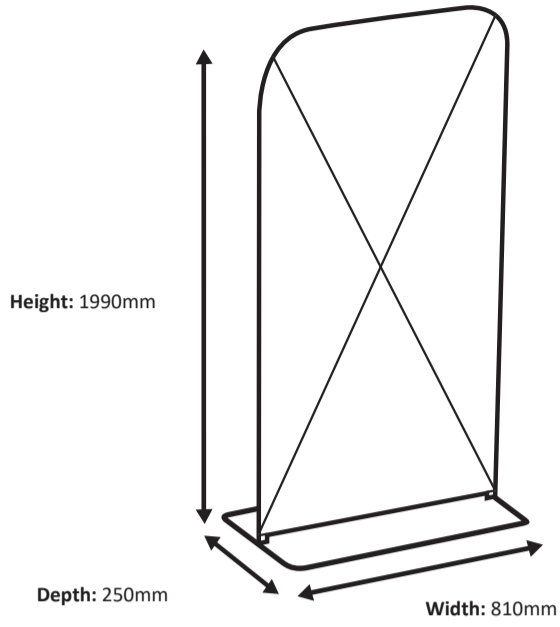

### File set-up

The **outer line** is the outline of the document size.

Confection is done on the **middle line**. This is the final net size.

Important text and images should be placed within the **dotted line** because of the confection. The dotted and outer line are **7 cm** apart.

# Zipper Banner 80 x 200 cm

### Graphic

Actual size of graphic:

800 \* 1950 mm (W/H)

Scale 1:10

### **Graphic**

Actual size of graphic:

1000 \* 1950 mm (W/H)

Scale 1:10